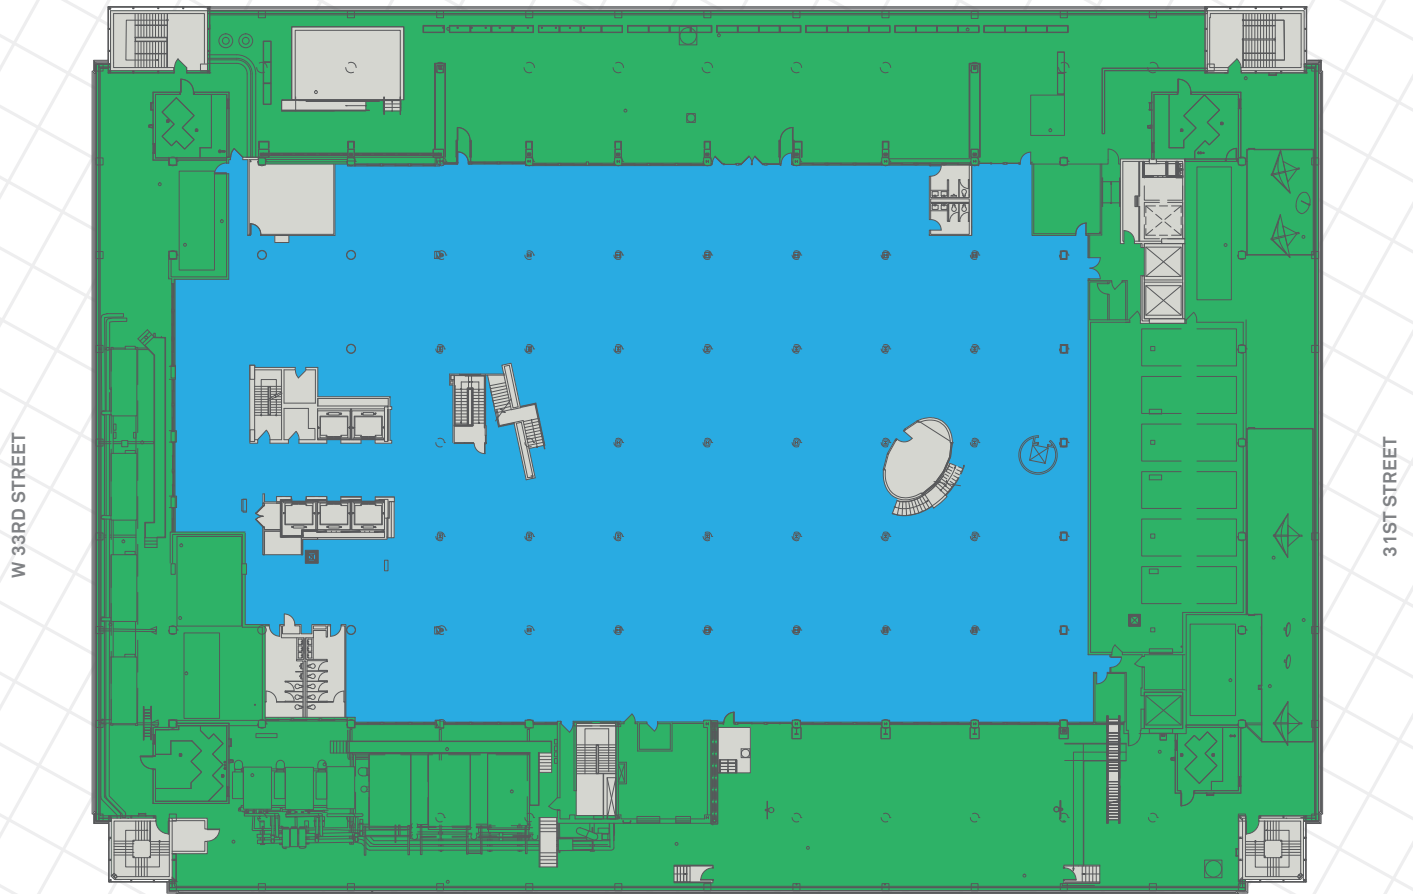

FIVE MANHATTAN WEST // HIGH-RISE

16TH FLOOR 76,807 RSF

10TH AVE

SITE PLAN

FIVE MANHATTAN WEST // HIGH-RISE

15TH FLOOR 114,870 RSF

SITE PLAN

FIVE MANHATTAN WEST // HIGH-RISE

14TH FLOOR 114,327 RSF

SITE PLAN

FIVE MANHATTAN WEST // HIGH-RISE

10TH FLOOR 59,376 RSF

SITE PLAN