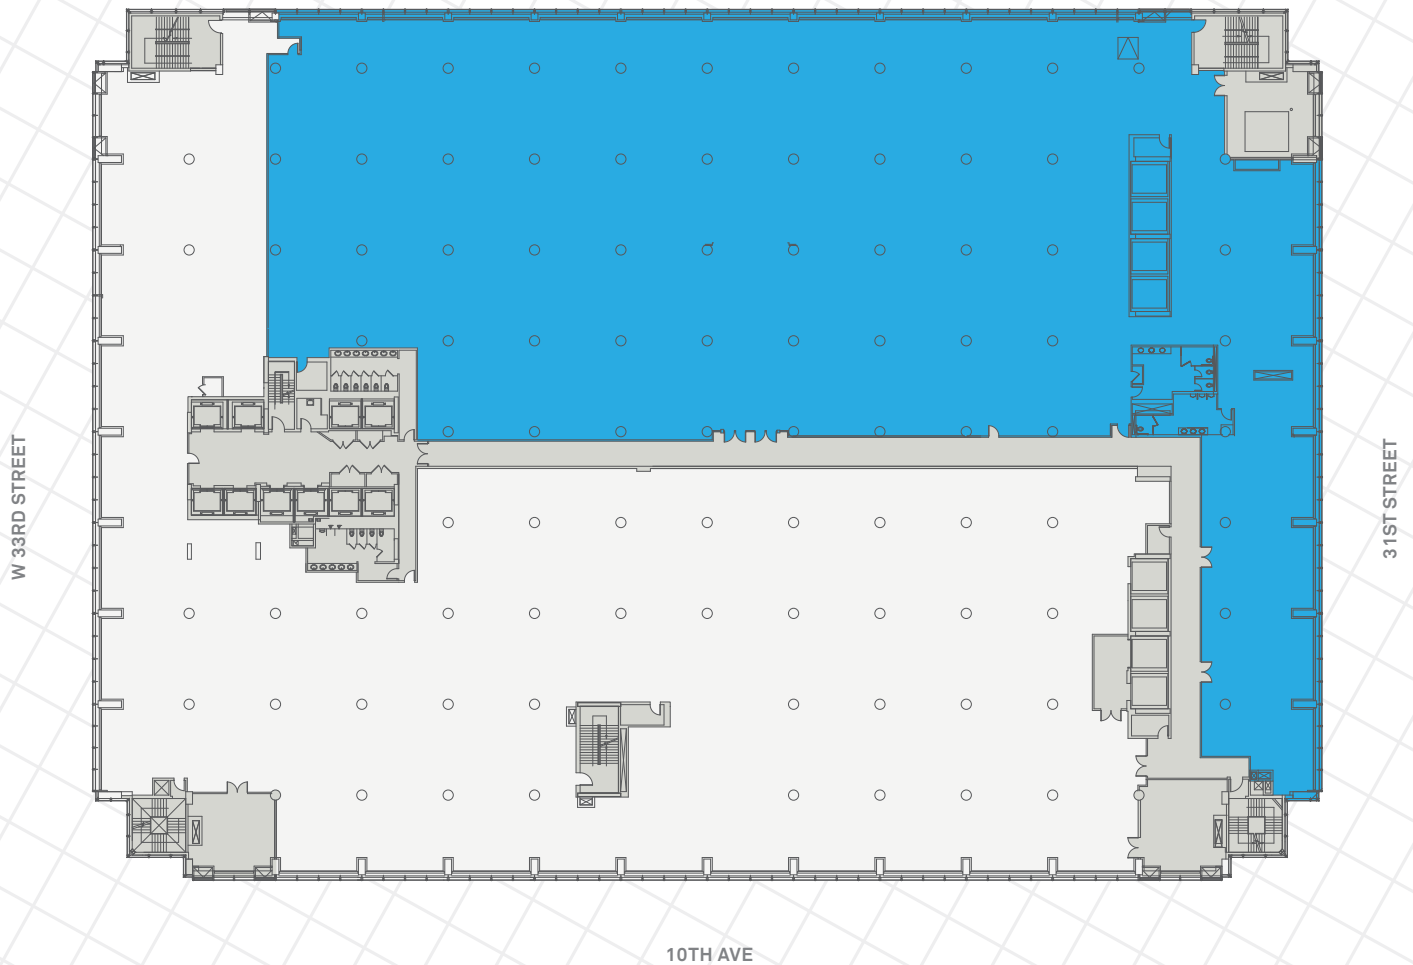

FIVE MANHATTAN WEST // HIGH-RISE

16TH FLOOR 76,807 RSF

10TH AVE

SITE PLAN

FIVE MANHATTAN WEST // HIGH-RISE

15TH FLOOR 114,870 RSF

SITE PLAN

FIVE MANHATTAN WEST // HIGH-RISE

14TH FLOOR 114,327 RSF

SITE PLAN

FIVE MANHATTAN WEST // HIGH-RISE

10TH FLOOR 59,376 RSF

SITE PLAN