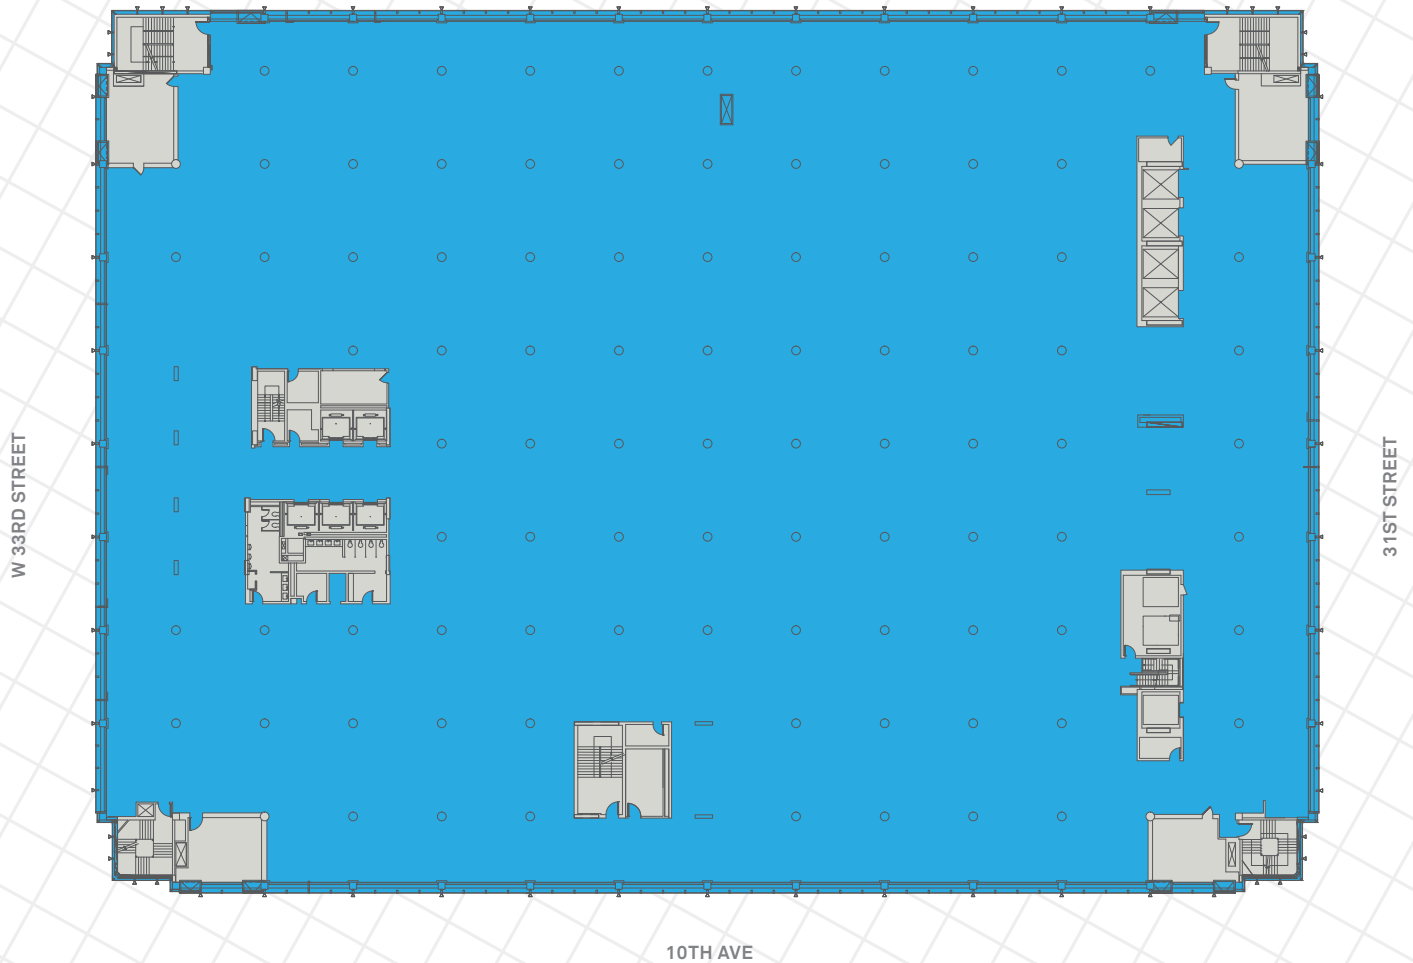

FIVE MANHATTAN WEST // HIGH-RISE

16TH FLOOR 76,807 RSF

10TH AVE

SITE PLAN

FIVE MANHATTAN WEST // HIGH-RISE

15TH FLOOR 114,870 RSF

SITE PLAN

FIVE MANHATTAN WEST // HIGH-RISE

14TH FLOOR 114,327 RSF

SITE PLAN

FIVE MANHATTAN WEST // HIGH-RISE

10TH FLOOR 59,376 RSF

SITE PLAN