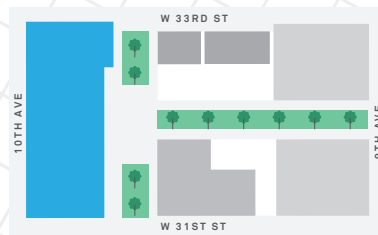

FIVE MANHATTAN WEST // HIGH-RISE

16TH FLOOR 76,807 RSF

10TH AVE

SITE PLAN

FIVE MANHATTAN WEST // HIGH-RISE

15TH FLOOR 114,870 RSF

SITE PLAN

FIVE MANHATTAN WEST // HIGH-RISE

14TH FLOOR 114,327 RSF

SITE PLAN

FIVE MANHATTAN WEST // HIGH-RISE

10TH FLOOR 59,376 RSF

SITE PLAN