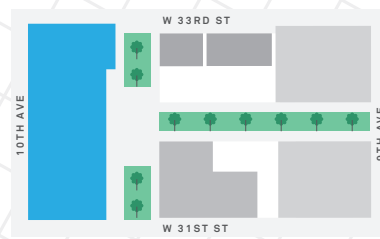

FIVE MANHATTAN WEST // HIGH-RISE

16TH FLOOR 76,807 RSF

10TH AVE

SITE PLAN

FIVE MANHATTAN WEST // HIGH-RISE

15TH FLOOR 114,870 RSF

SITE PLAN

FIVE MANHATTAN WEST // HIGH-RISE

14TH FLOOR 114,327 RSF

SITE PLAN

FIVE MANHATTAN WEST // HIGH-RISE

10TH FLOOR 59,376 RSF

SITE PLAN