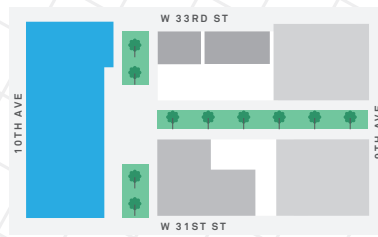

FIVE MANHATTAN WEST // HIGH-RISE

16TH FLOOR 76,807 RSF

10TH AVE

SITE PLAN

FIVE MANHATTAN WEST // HIGH-RISE

15TH FLOOR 114,870 RSF

SITE PLAN

FIVE MANHATTAN WEST // HIGH-RISE

14TH FLOOR 114,327 RSF

SITE PLAN

FIVE MANHATTAN WEST // HIGH-RISE

10TH FLOOR 59,376 RSF

SITE PLAN