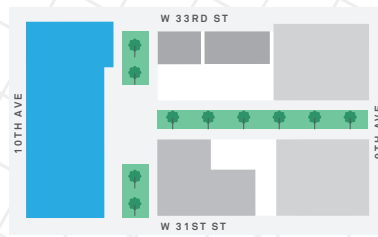

# FIVE MANHATTAN WEST // LOW-RISE

**5TH FLOOR** 139,000 RSF

SITE PLAN

# FIVE MANHATTAN WEST // LOW-RISE

**3RD FLOOR** 13,392 RSF

SITE PLAN