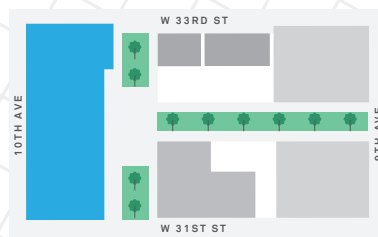

# FIVE MANHATTAN WEST // LOW-RISE

**5TH FLOOR** 139,000 RSF

SITE PLAN

# FIVE MANHATTAN WEST // LOW-RISE

**3RD FLOOR** 13,392 RSF

SITE PLAN