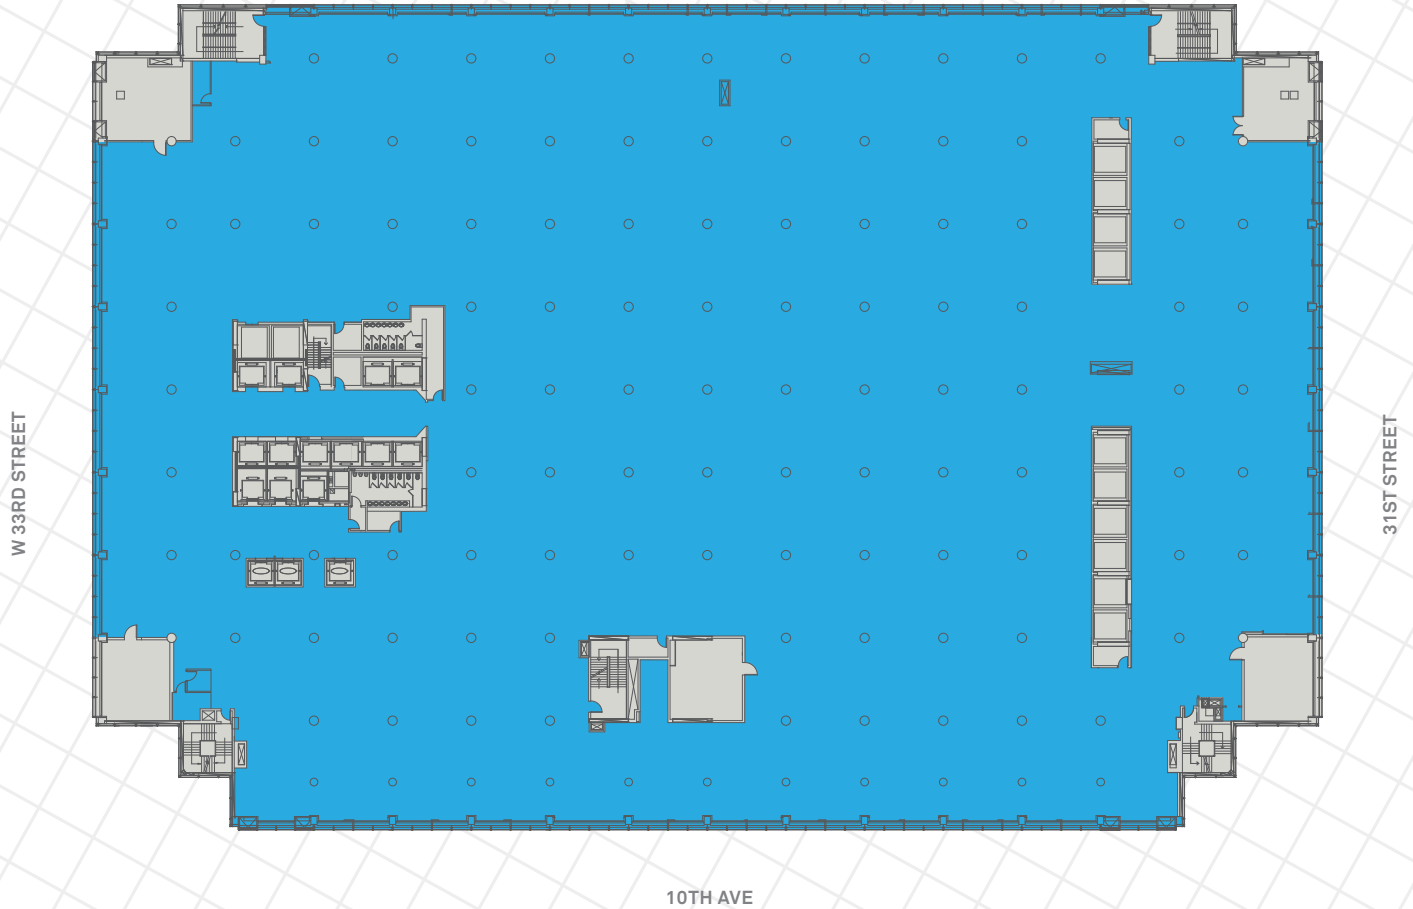

# FIVE MANHATTAN WEST // LOW-RISE

**5TH FLOOR** 139,000 RSF

SITE PLAN

# FIVE MANHATTAN WEST // LOW-RISE

**3RD FLOOR** 13,392 RSF

SITE PLAN