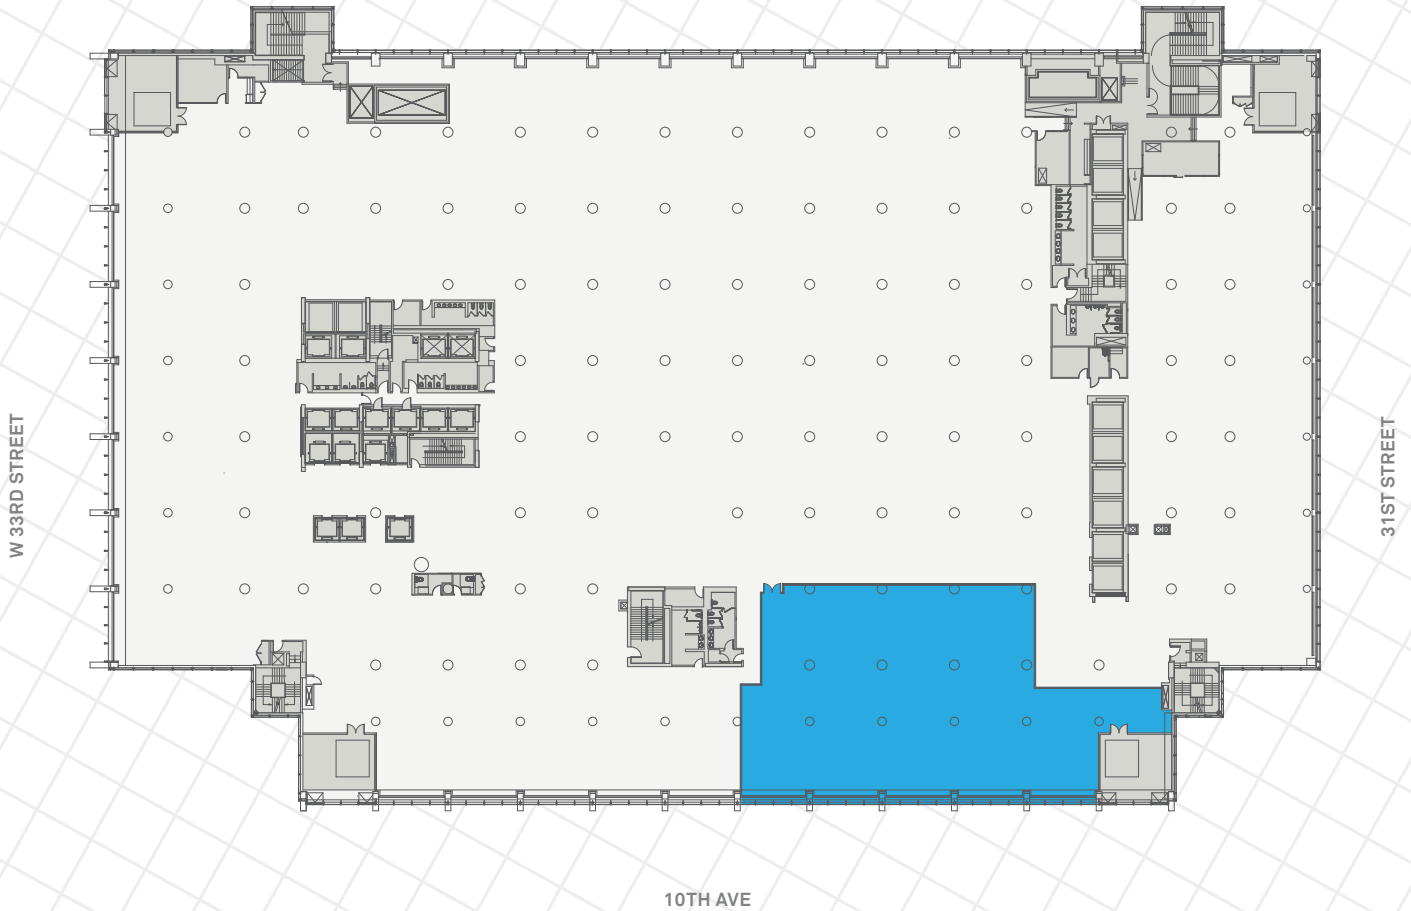

# FIVE MANHATTAN WEST // LOW-RISE

**5TH FLOOR** 139,000 RSF

SITE PLAN

# FIVE MANHATTAN WEST // LOW-RISE

**3RD FLOOR** 13,392 RSF

SITE PLAN