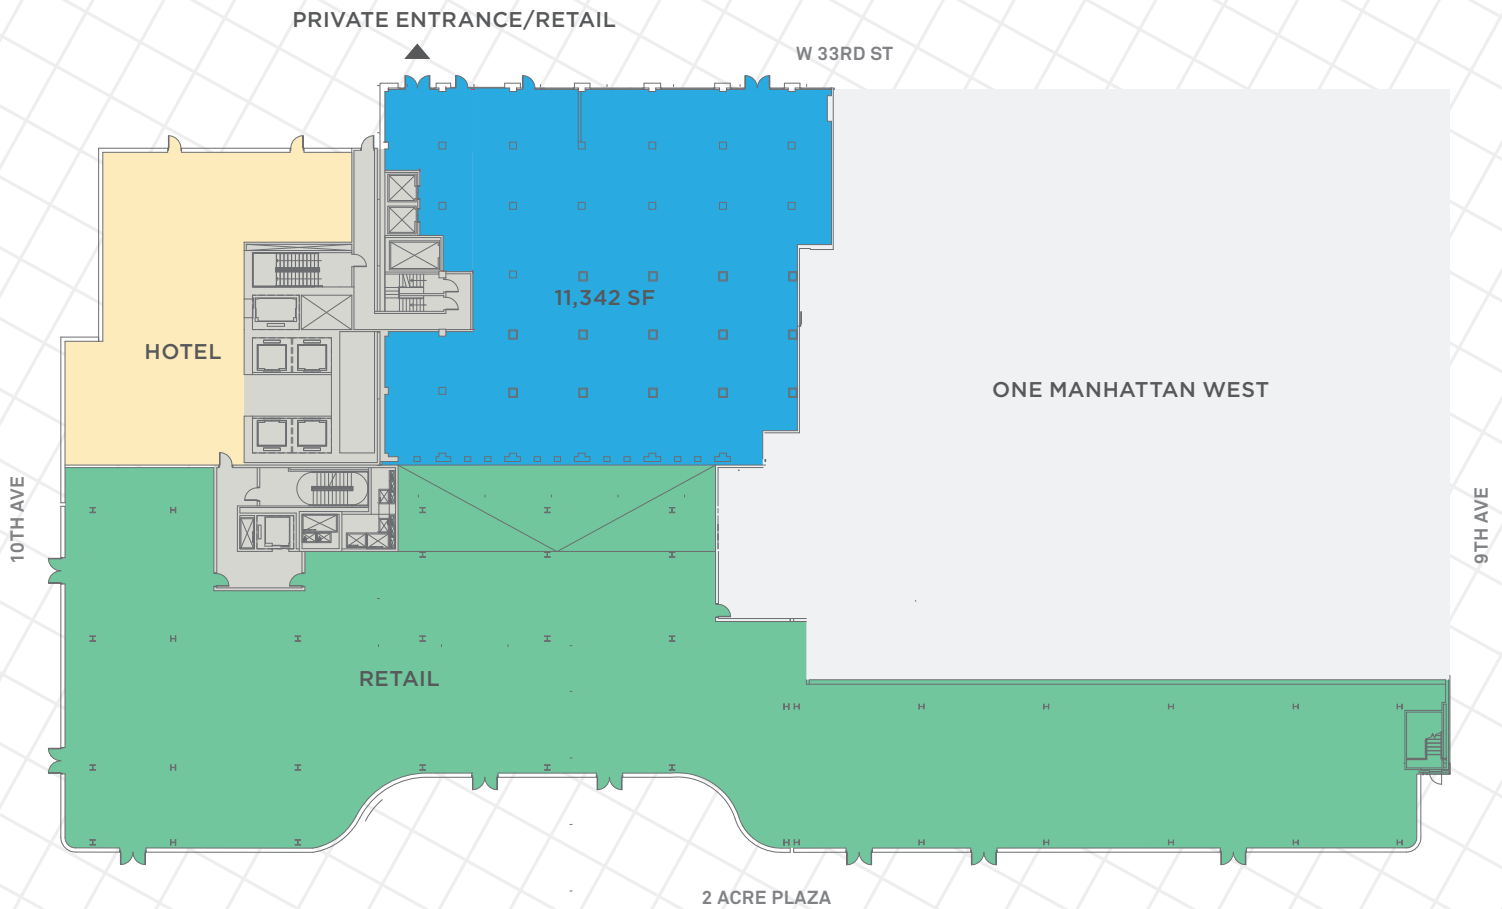

424 W 33RD STREET

GROUND LEVEL

SITE PLAN