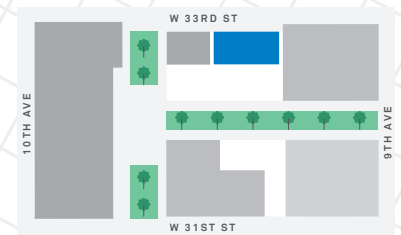

424 W 33RD STREET

GROUND LEVEL

SITE PLAN